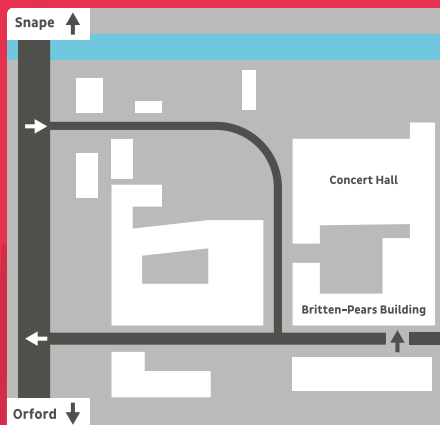

These sessions take place in the Trask Café in the Britten–Pears Building at Snape Maltings

Participate on The Beach Stage

Participate will be held on The Beach Stage at Aldeburgh Beach on the 24 June 1pm–3pm